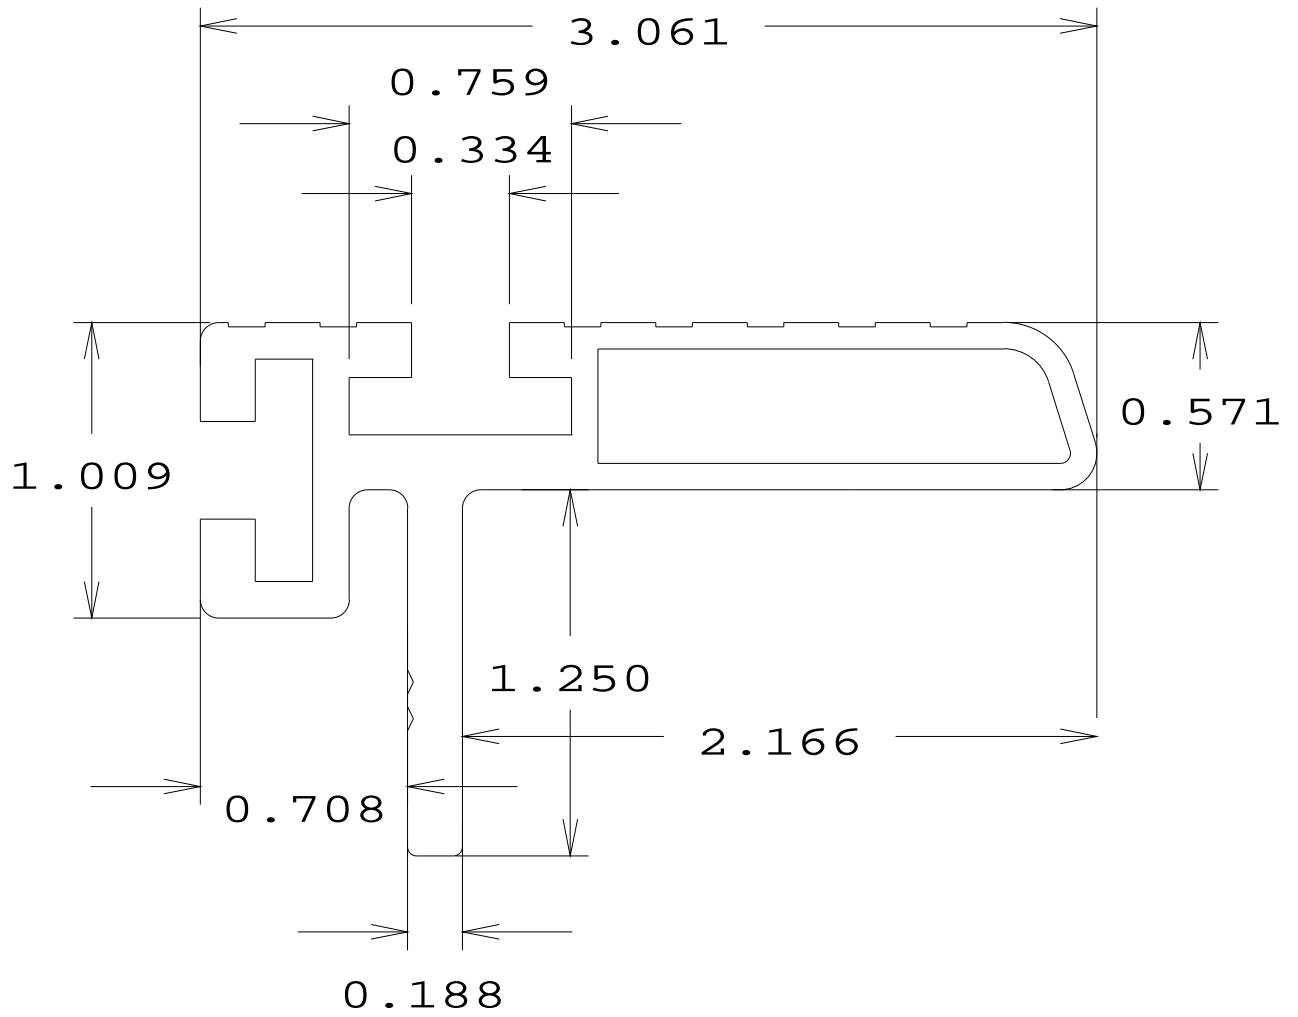

Utility Trak
6888 6063 T-6
Christensen Manufacturing Corp.

B Trak

6663 6063 T-6

Christensen Manufacturing Corp.

Truss Mount, Standard
6155 6063 T-6
Christensen Manufacturing Corp.

Channel, Leg / Crossmember
6665 6063 T-6
Christensen Manufacturing Corp.

Heavy I.T.S. Gusset

6669 6063 T-6

Christensen Manufacturing Corp.

Standard Gusset
6708 6063 T-6
Christensen Manufacturing Corp.

Extension Beam
5993 6063 T-6
Christensen Manufacturing Corp.