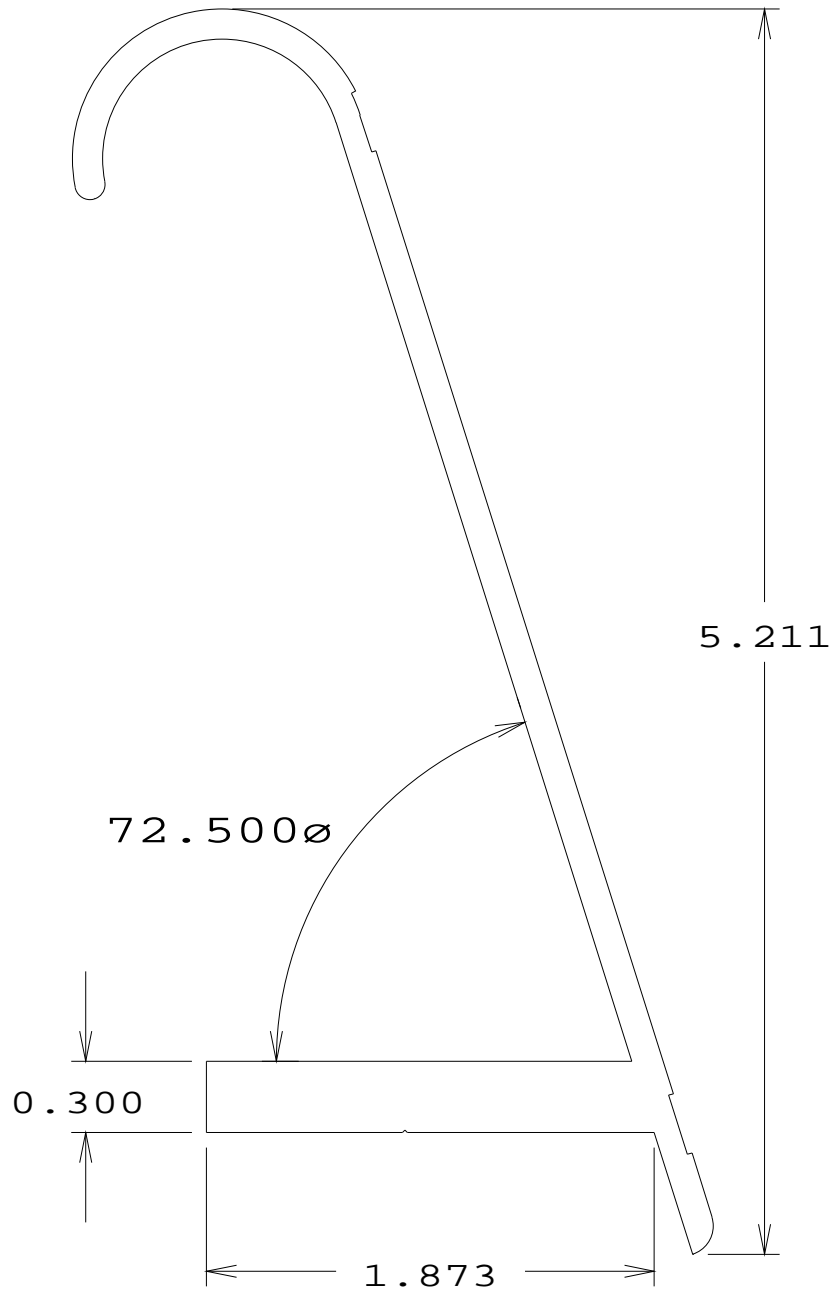

Utility Trak
6888 6063 T-6
Christensen Manufacturing Corp.

B Trak

6663 6063 T-6

Christensen Manufacturing Corp.

Truss Mount, Standard
6155 6063 T-6
Christensen Manufacturing Corp.

Channel, Leg / Crossmember
6665 6063 T-6
Christensen Manufacturing Corp.

Heavy I.T.S. Gusset

6669 6063 T-6

Christensen Manufacturing Corp.

Standard Gusset
6708 6063 T-6
Christensen Manufacturing Corp.

Extension Beam
5993 6063 T-6
Christensen Manufacturing Corp.