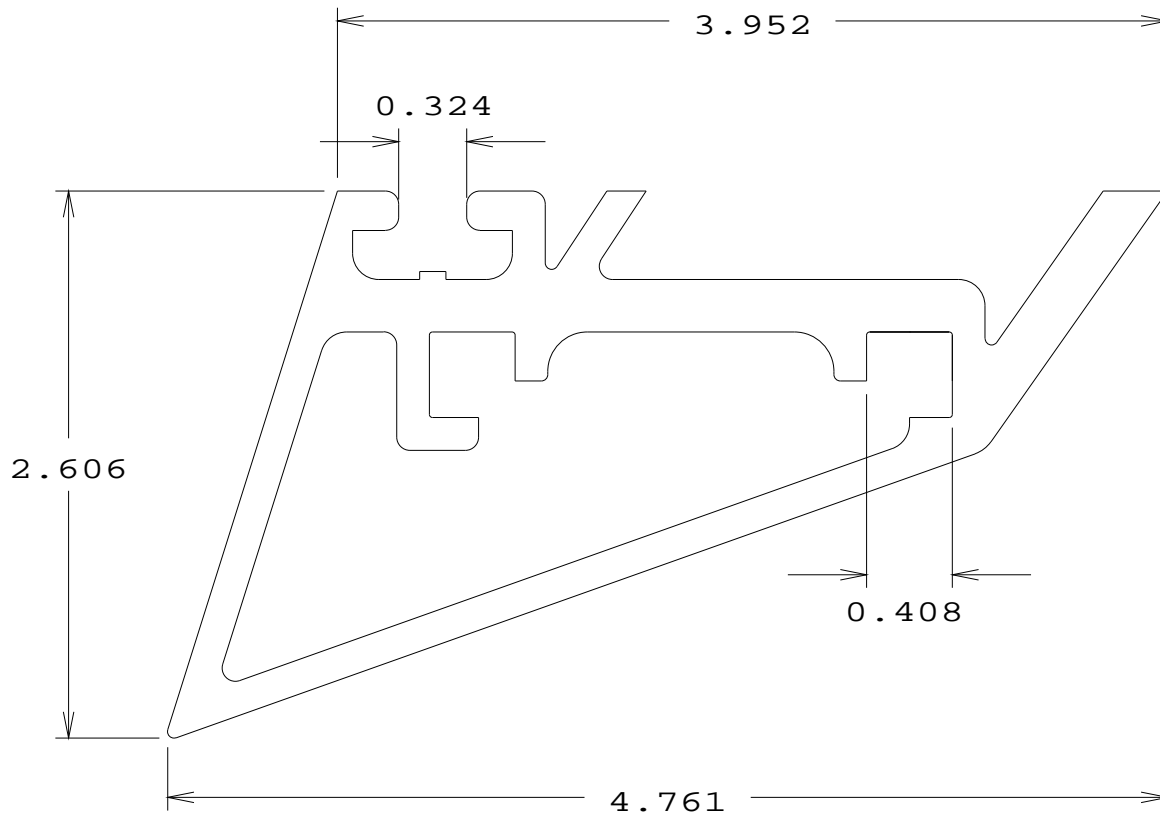

Utility Trak
6888 6063 T-6
Christensen Manufacturing Corp.

B Trak

6663 6063 T-6

Christensen Manufacturing Corp.

Truss Mount, Standard
6155 6063 T-6
Christensen Manufacturing Corp.

Channel, Leg / Crossmember
6665 6063 T-6
Christensen Manufacturing Corp.

Heavy I.T.S. Gusset

6669 6063 T-6

Christensen Manufacturing Corp.

Standard Gusset
6708 6063 T-6
Christensen Manufacturing Corp.

Extension Beam
5993 6063 T-6
Christensen Manufacturing Corp.