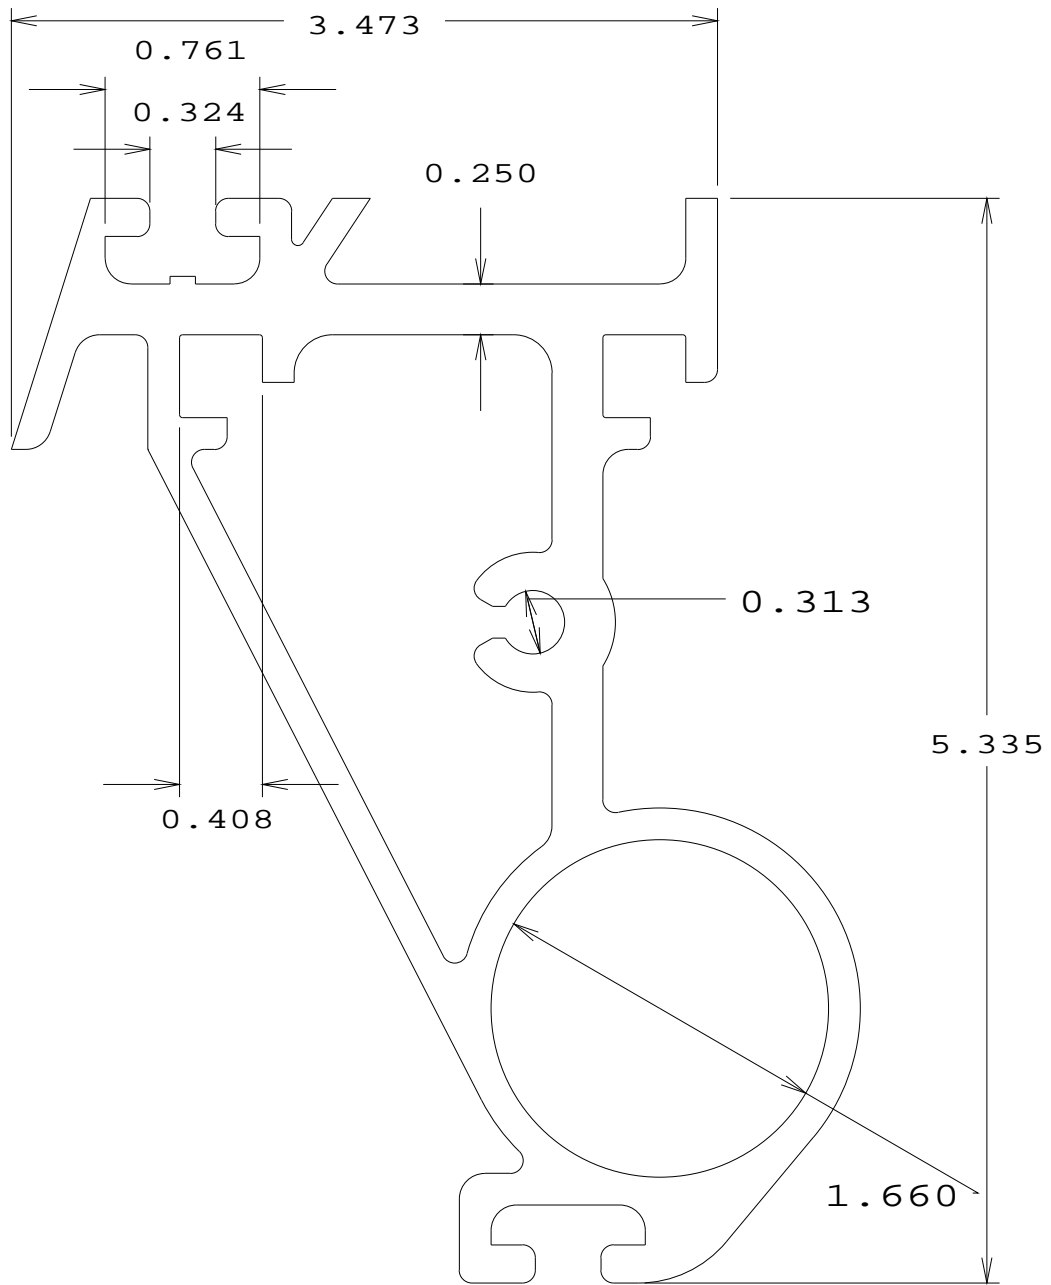

Utility Trak
6888 6063 T-6
Christensen Manufacturing Corp.

B Trak

6663 6063 T-6

Christensen Manufacturing Corp.

Truss Mount, Standard
6155 6063 T-6
Christensen Manufacturing Corp.

Channel, Leg / Crossmember
6665 6063 T-6
Christensen Manufacturing Corp.

Heavy I.T.S. Gusset

6669 6063 T-6

Christensen Manufacturing Corp.

Standard Gusset
6708 6063 T-6
Christensen Manufacturing Corp.

Extension Beam
5993 6063 T-6
Christensen Manufacturing Corp.