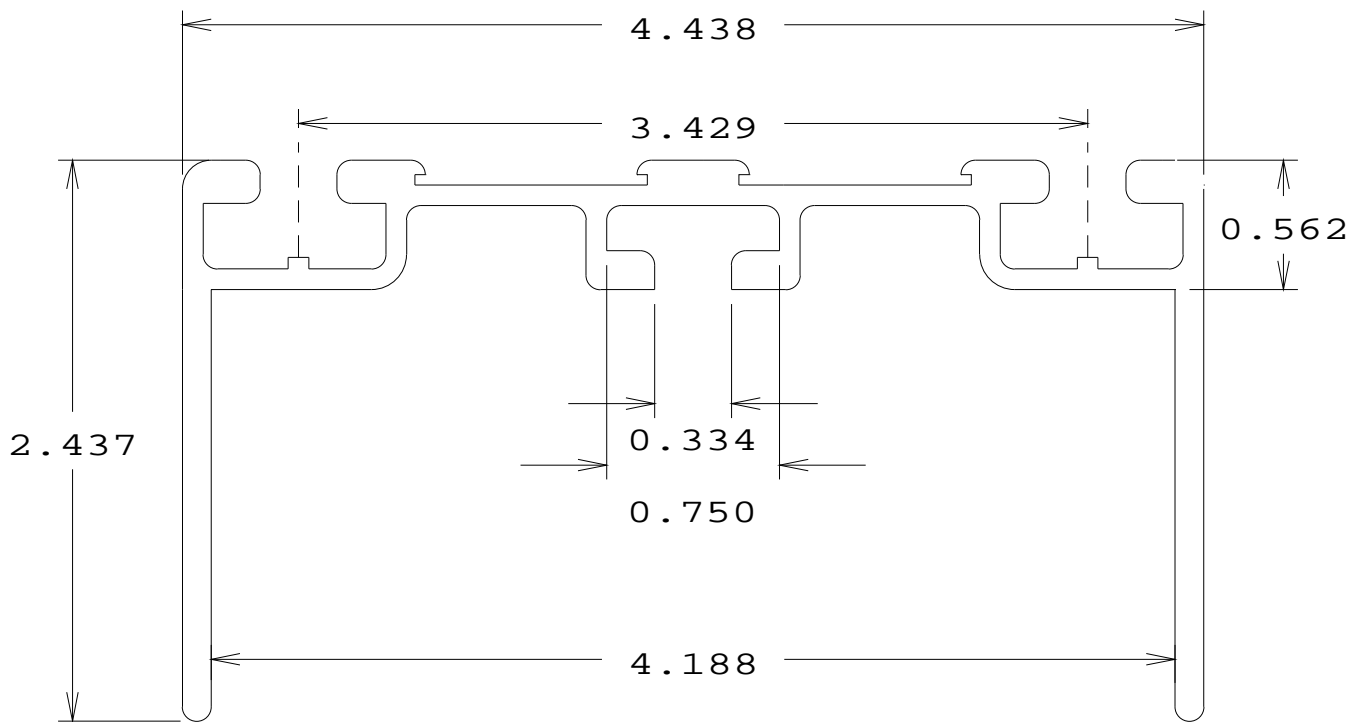

Utility Trak
6888 6063 T-6
Christensen Manufacturing Corp.

B Trak

6663 6063 T-6

Christensen Manufacturing Corp.

Truss Mount, Standard
6155 6063 T-6
Christensen Manufacturing Corp.

Channel, Leg / Crossmember
6665 6063 T-6
Christensen Manufacturing Corp.

Heavy I.T.S. Gusset

6669 6063 T-6

Christensen Manufacturing Corp.

Standard Gusset
6708 6063 T-6
Christensen Manufacturing Corp.

Extension Beam
5993 6063 T-6
Christensen Manufacturing Corp.