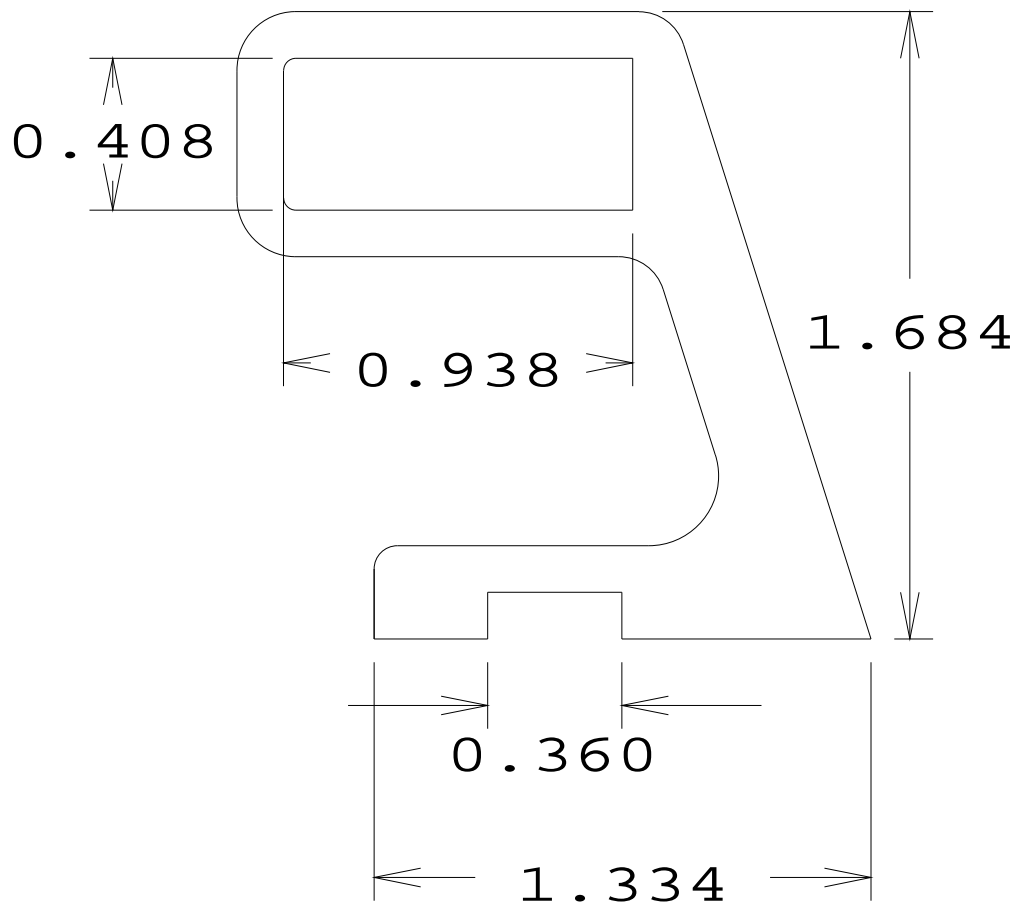

Utility Trak
6888 6063 T-6
Christensen Manufacturing Corp.

B Trak

6663 6063 T-6

Christensen Manufacturing Corp.

Truss Mount, Standard
6155 6063 T-6
Christensen Manufacturing Corp.

Channel, Leg / Crossmember
6665 6063 T-6
Christensen Manufacturing Corp.

Heavy I.T.S. Gusset

6669 6063 T-6

Christensen Manufacturing Corp.

Standard Gusset
6708 6063 T-6
Christensen Manufacturing Corp.

Extension Beam
5993 6063 T-6
Christensen Manufacturing Corp.